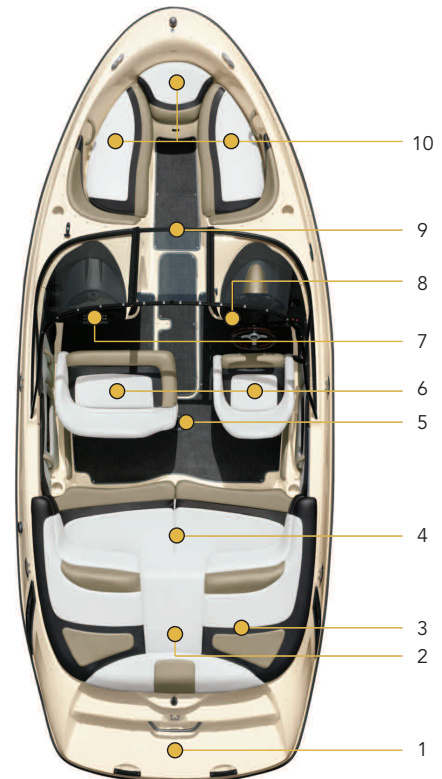

TRAILER

- Swing-away tongue
- Single axle trailer with disc brakes
- Chrome/galvanized (opt.)

1. Swim platform w/2-step ladder
2. Large sun deck
3. Bimini top stored in trunk
4. Ski storage
5. Removable cockpit table
6. Slide and swivel bucket seat and buddy seat combo
7. Satellite-ready AM/FM/CD stereo w/MP3 port and 2 speakers
8. Cockpit courtesy lights
9. Full glass windshield
10. Abundant onboard storage